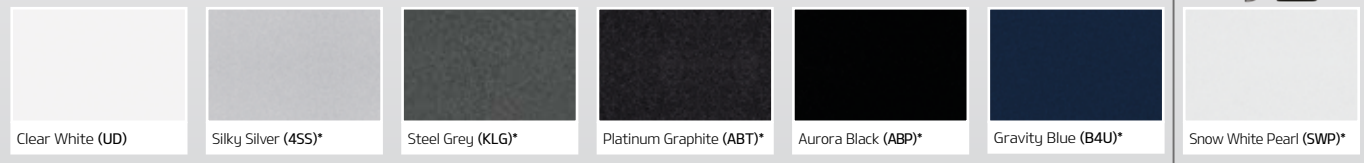

Exterior Colours

*Premium paint at additional cost.

Interior Colours

Black Cloth trim (Si)

Black Leather Appointed+ Seats (Sport/SLi)

Black & Stone Two Tone Leather Appointed+ Seats (SLi)§

Black Leather Appointed+ Seats with Grey Stitching & GT-Line logo (GT-Line)

§Exclusive to Aurora Black and Gravity Blue.

Engines

206kW 3.5L V6 Petrol (Si/Sport/SLi/GT-Line)

147kW 2.2L Turbo Diesel (Si/Sport/SLi/GT-Line)

Wheels

17" Alloy (Si)

18" Alloy (Sport/SLi)

19" Alloy (GT-Line)