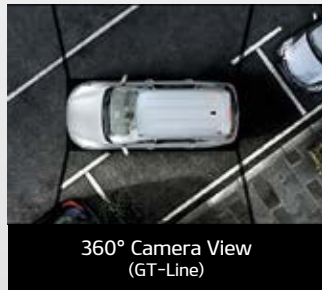

Satellite Navigation with DAB Digital Radio

Rear Cross Traffic Alert (GT-Line)

360° Camera View (GT-Line)